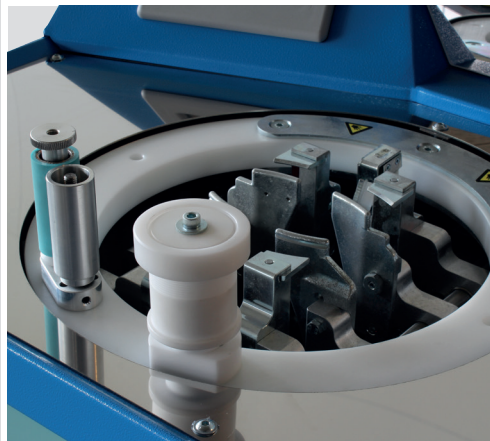

JASOPELS WRAP MACHINE T5 MAXI STRETCH

Advantages of the Jasopels Wrap Machine T5 Maxi Stretch:

- *Quick changes between skin types via 8 different programs*
- *Quick, easy, and economical*
- *Soft function for damaged or vulnerable skins*
- *Adjusts force and tempo to each individual skin*
- *As the only pinning machine on the market, our pinning machine distinguishes between XL boards and standard boards*

Technical data

- *Dimensions:
L: 80 cm. H: 125 cm. W: 80 cm.*
- *Electricity: 230 Volt + PE*
- *Air: 40 l./min and minimum 8 bar*

ITEM NO. 32300004

Our quality – Your choice

Jasopels