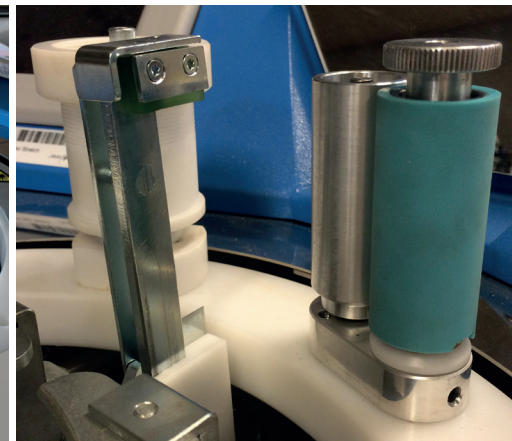

JASOPELS WRAP MACHINE T5 MAXI STRETCH

Advantages of the Jasopels Wrap Machine T5 Maxi Stretch:

- *Quick changes between skin types via 8 different programs*
- *Quick, easy, and economical*
- *Soft function for damaged or vulnerable skins*
- *Adjusts force and tempo to each individual skin*
- *As the only pinning machine on the market, our pinning machine distinguishes between XL boards and standard boards*

Technical data

- *Dimensions:
L: 80 cm. H: 125 cm. W: 80 cm.*
- *Electricity: 230 Volt + PE*
- *Air: 40 l./min and minimum 8 bar*

ITEM NO. 32300004

Our quality – Your choice

Jasopels