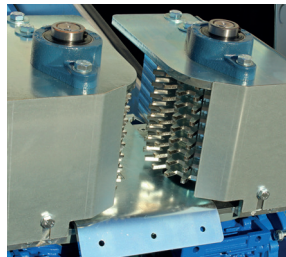

# JASOPELS SKINNING MACHINE T11

## Advantages of Jasopels Skinning Machine T11:

- Large capacity
- Ideal for large animals
- Ergonomically correct work posture
- Built-in conveyor belt

### Technical data

- Dimensions:  
L.: 240 cm. H.: 175 cm. W.: 80 cm.
- Electricity: 3 x 400 Volt + N + PE
- Air: 2,0 l./min and 8 bar

ITEM NO. 32100035

Our quality – Your choice

Jasopels