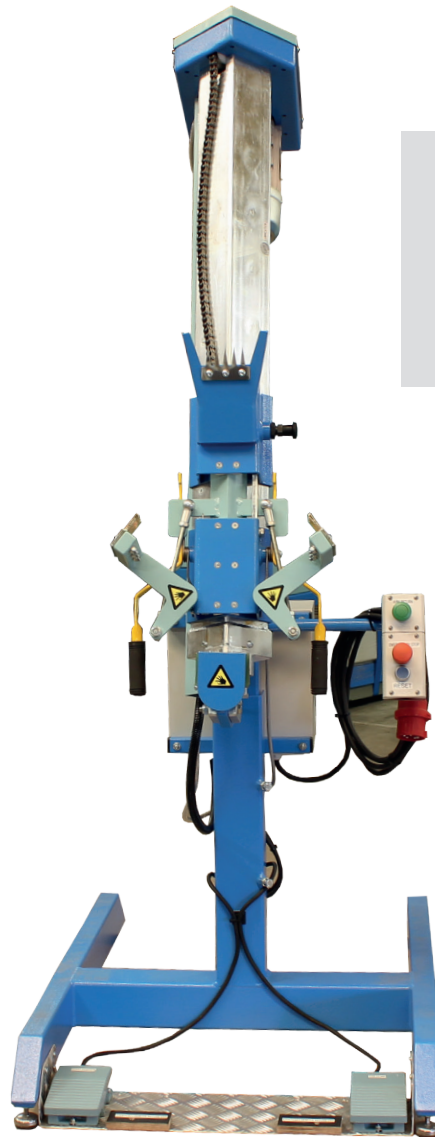

# JASOPELS SKINNING TOWER

## Advantages of Jasopels Skinning Tower:

- *Even pull and relieve to the operator*
- *Easy operation*
- *No compressed air supply necessary*
- *Takes nearly no space*

### Technical data

- *Dimensions: L: 126 cm. H: 214 cm  
W: 80 cm.*
- *Electricity: 3 x 400 Volt + N + PE*

ITEM NO. 32100013

**Our quality – Your choice**

Jasopels