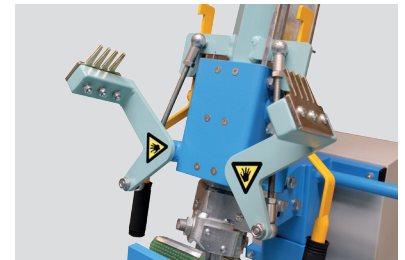

## Advantages of Jasopels Skinning Tower:

- *Even pull and relieve to the operator*
- *Easy operation*
- *No compressed air supply necessary*
- *Takes nearly no space*

### Technical data

- *Dimensions: L: 126 cm. H: 214 cm  
W: 80 cm.*
- *Electricity: 3 x 400 Volt + N + PE*

ITEM NO. 32100013

**Our quality – Your choice**

Jasopels