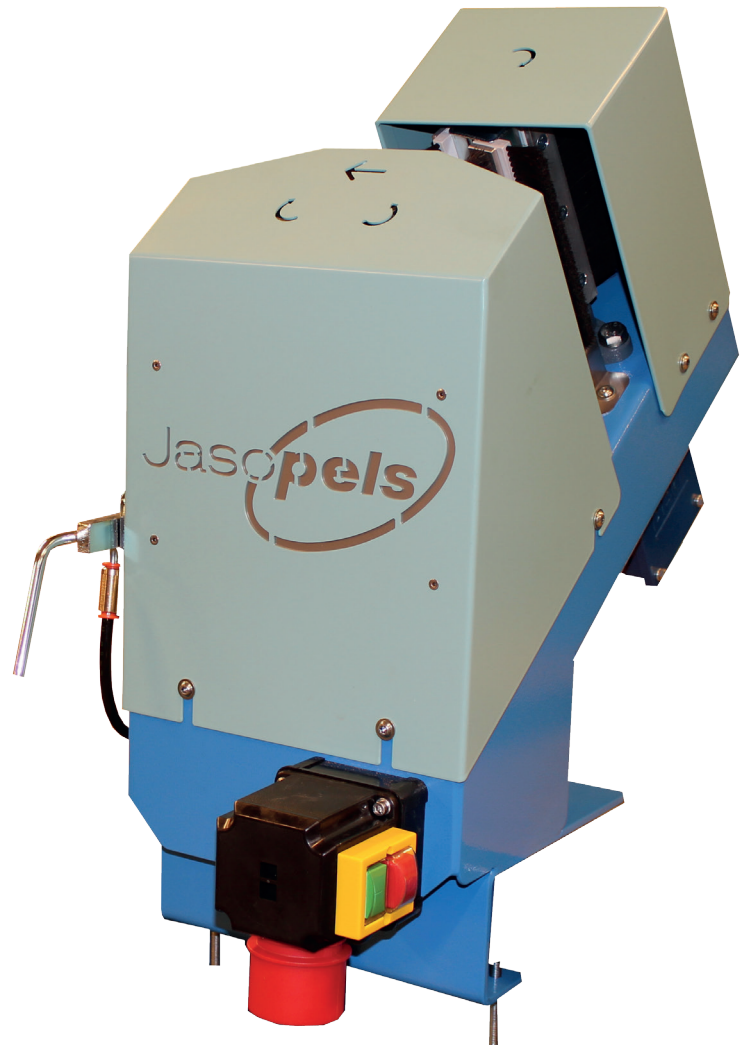

JASOPELS SKIN CLEANER T3

Advantages of Jasopels Skin Cleaner T3:

- Thanks to using three brushes, one on the top side and two at the bottom, this machine does a very good job removing small pieces of loose dirt from the pelt and softening it

Technical data

- Dimensions:
L.: 55 cm. H.: 63 cm. W.: 28 cm.
- Electricity: 3 x 400 Volt + PE
- Air: 1 l./min and 8 bar

ITEM NO. 332300014

Our quality – Your choice

Jasopels