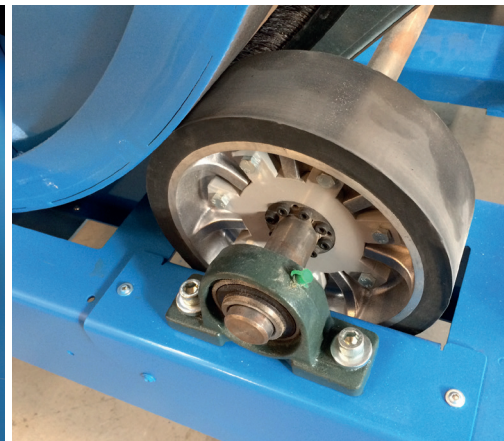

JASOPELS SKIN DRUM

Advantages of Jasopels Skin Drum:

- Suitable as both skin or leather side drum.
- New tumbling method
- Reliable construction
- Can be connected to the Skin Moving System
- No compressed air
- Excl. Skin Moving System

Teknisk data

- Dimensions:
L.: 370 cm. H.: 180 cm. W.: 170 cm.
Ø 120 cm. Closed
- Electricity: 3 x 400 Volt N + PE

ITEM NO. 3240011

Our quality – Your choice

Jasopels