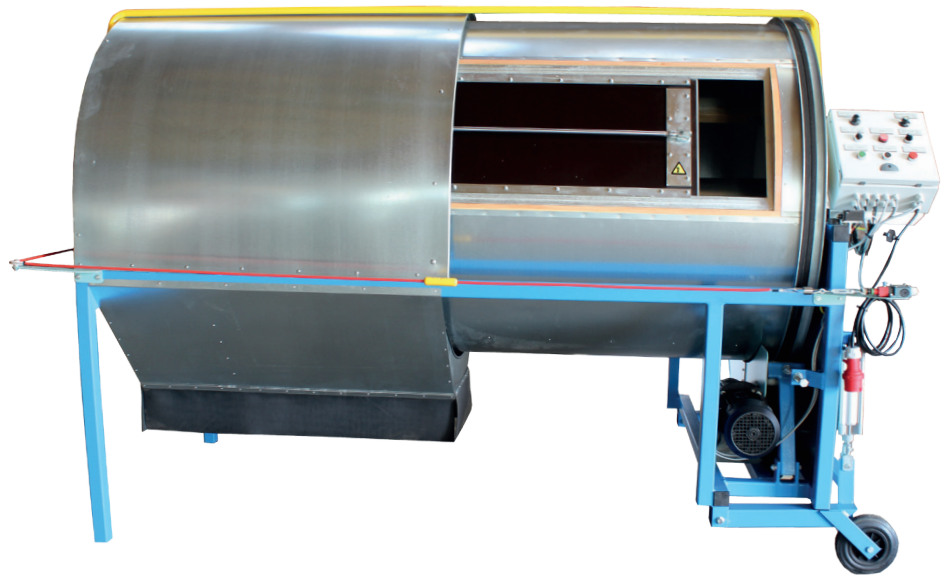

JASOPELS SKIN DRUM WITH SLIDING DOOR

Advantages of Jasopels Skin Drum with sliding door:

- *The skins are tumbled in a closed drum*
- *Switches to net drum automatically*
- *The drum removes sawdust itself*
- *Automatic replace furs with skins*
- *Air-operated loading lid*

Technical data

- *Dimensions: L.: 272 cm. H.: 199 cm.
W.: 126 cm.*
- *Electricity: 3 x 400 Volt + N + PE*
- *Air: 2 l./min 8 bar*

ITEM NO. 32400009 + 32400010

Our quality – Your choice