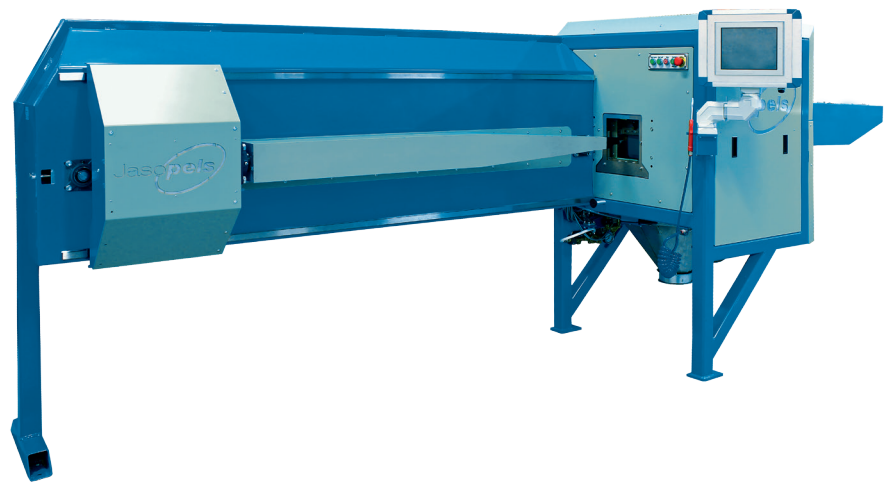

JASOPELS FLESHING MACHINE T6

Advantages of Jasopels Fleshing Machine T6:

- *Change of impellers in less than 10 minutes*
- *4 variable fleshing zones, speeds and pressures*
- *Automatic travelling distance*
- *Self-adjusting impellers*
- *Quick changing of impellers*
- *Closed suction / Fleshing compartment*
- *Almost no cleaning*

Technical data:

- *Dimensions:
L.: 470 cm. H.: 210 cm. W.: 190 cm.*
- *Electricity: 3 x 400 Volt + N + PE*
- *Air: 10 l/min and 8 bar*

ITEM NO. 32200006

Our quality – Your choice

Jasopels